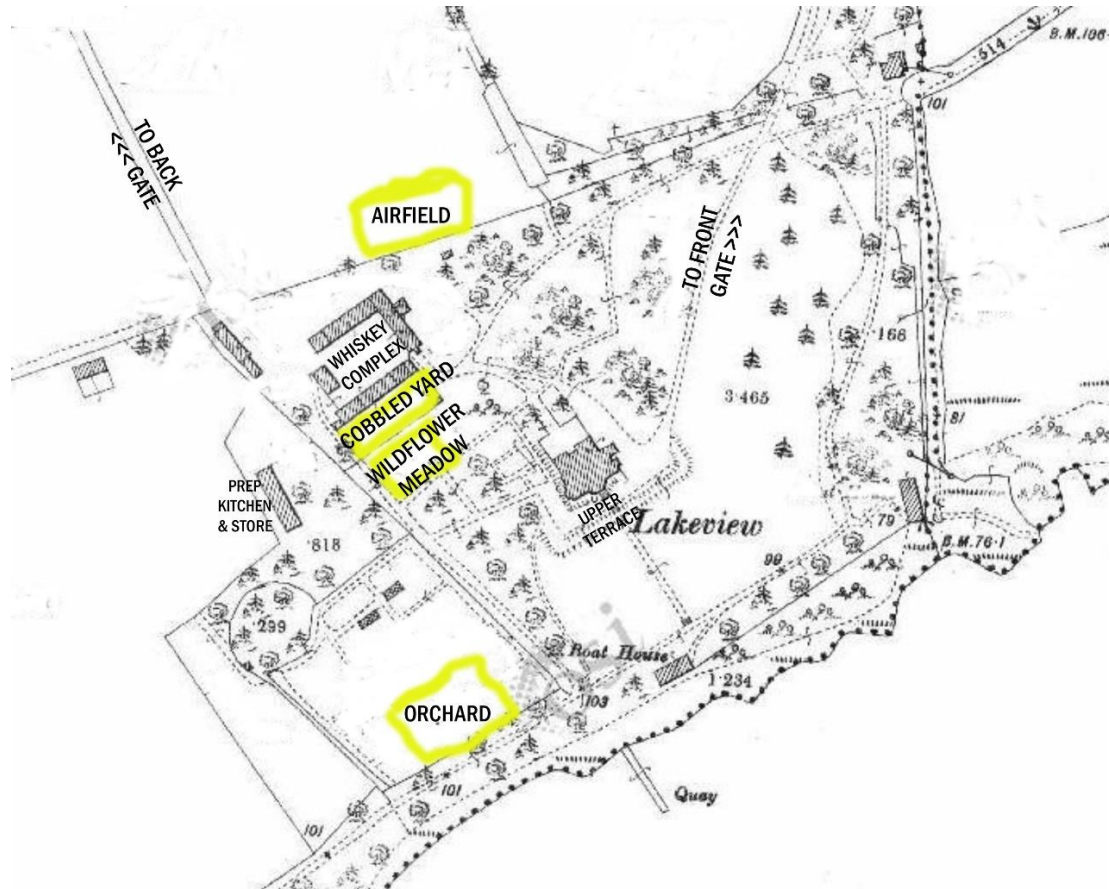

MARQUEE SPACES

- The Orchard** – partial views over the Lake. Maximum Marquee size 60m x 40m – Gala Dinner capacity 250
- The Airfield** – overlooking a growing Barley field. Maximum Marquee size 80m x 40m – Gala Dinner capacity 250
- The Wildflower Meadow** – approached through wildflowers. Maximum Marquee size 25 x 25m – Gala Dinner capacity 150
- The Cobbled Stable Yard** – atmospheric farm buildings Maximum Marquee size 40m x 14m – Gala Dinner capacity 125

Guests in Coaches arrive at front of Lakeview House or by boats to our jetty below. Option of drinks reception on the Upper Terrace overlooking the Lake then guests proceed by foot to the Marquee (max 5 minutes walk).

All Marquee and trade access via back gate.